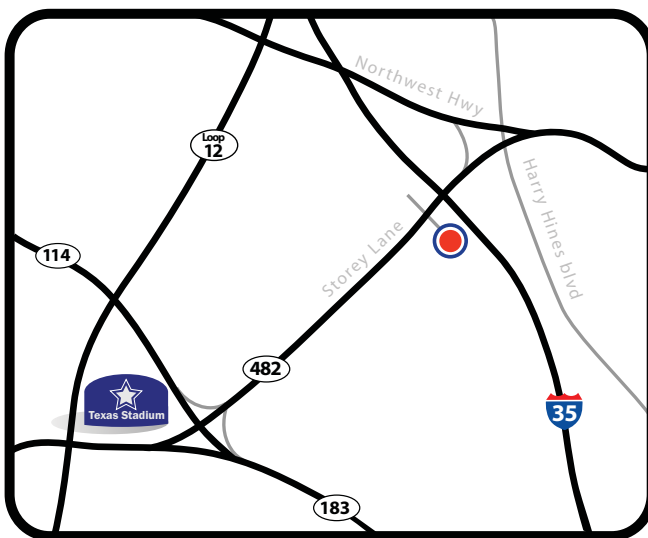

We furnish success.
bkmtexas.com