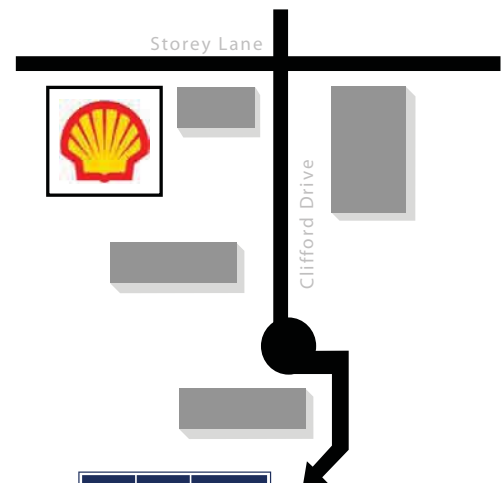

We furnish success.
bkmtexas.com